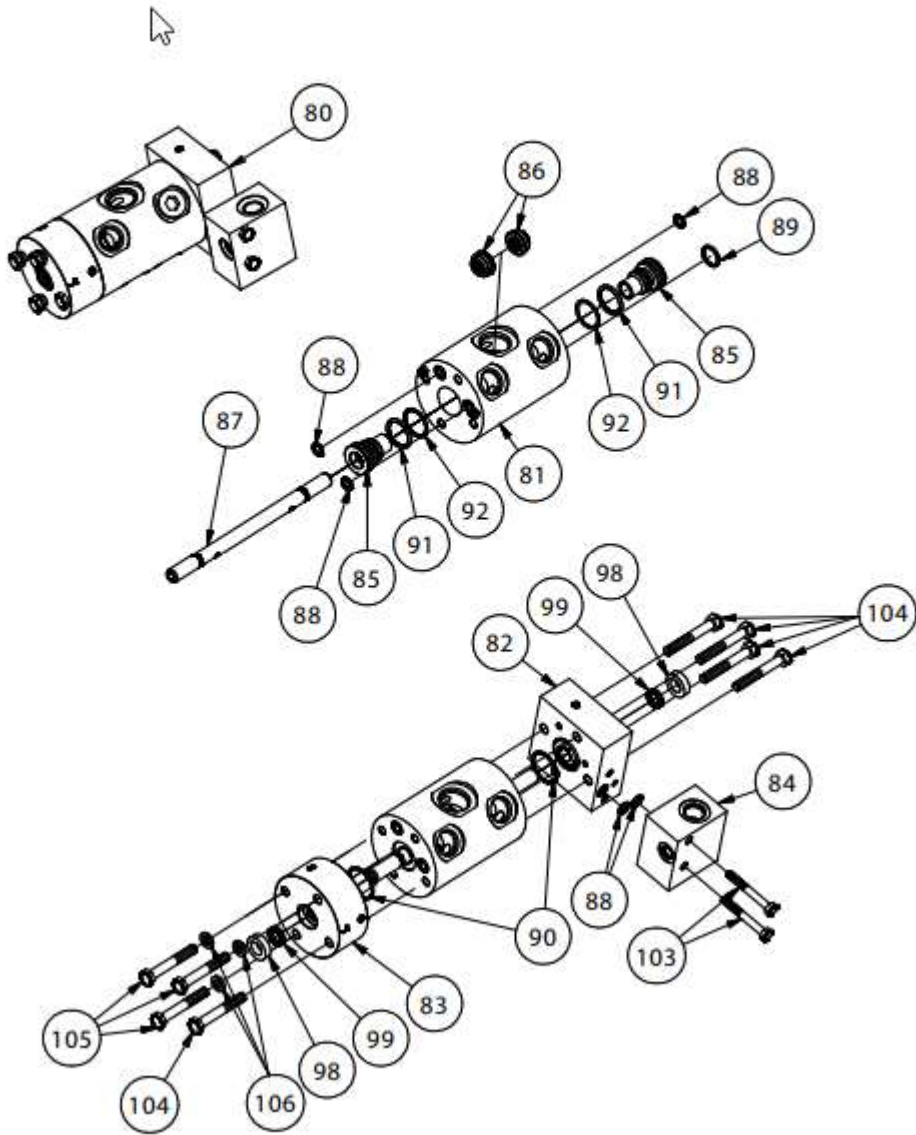

## KFD-Series Switching Valve Assembly - Inside Detail

Switching Valve Assembly Inside Detail			
ID #	QUANTITY	DESCRIPTION	PART NUMBER
80	1	Switching Valve Assembly Metric KFD	05852102
-	-	Includes Items 81-106	-
81	1	Body Switching Valve Metric KFD	04504602
82	1	End Cap Right Switching Valve Metric KFD	06204201
83	1	End Cap Left Switching Valve Metric KFD	04504801
84	1	Control Valve Actuator Housing	06204301
85	2	Poppet Switching Valve	03718901
86	2	Ring Poppet Switching Valve	03718801
87	1	Rod Control Switching Valve Metric	01335502
	1	Seal Kit Switching Valve	06076601
-	-	Includes Items 88-99	-
88	5	O-Ring 111	84376200
89	1	O-Ring 117	84377000
90	2	O-Ring 126	84378200
91	2	O-Ring 216	84382200
92	2	O-Ring Backup 8-216	84391600
97	1	O-Ring 916	84387800
98	2	Wiper Canned 5/8" Rod	84427200
99	2	Seal Rod 5/8"	84352200
103	2	Bolt Hex Head M8x1.25x65mm	87006300
104	5	Bolt Hex Head M10x1.5x65mm	87009000
105	3	Bolt Hex Head M10x1.5x75mm	87009750
106	3	Washer Lock M10	87076500