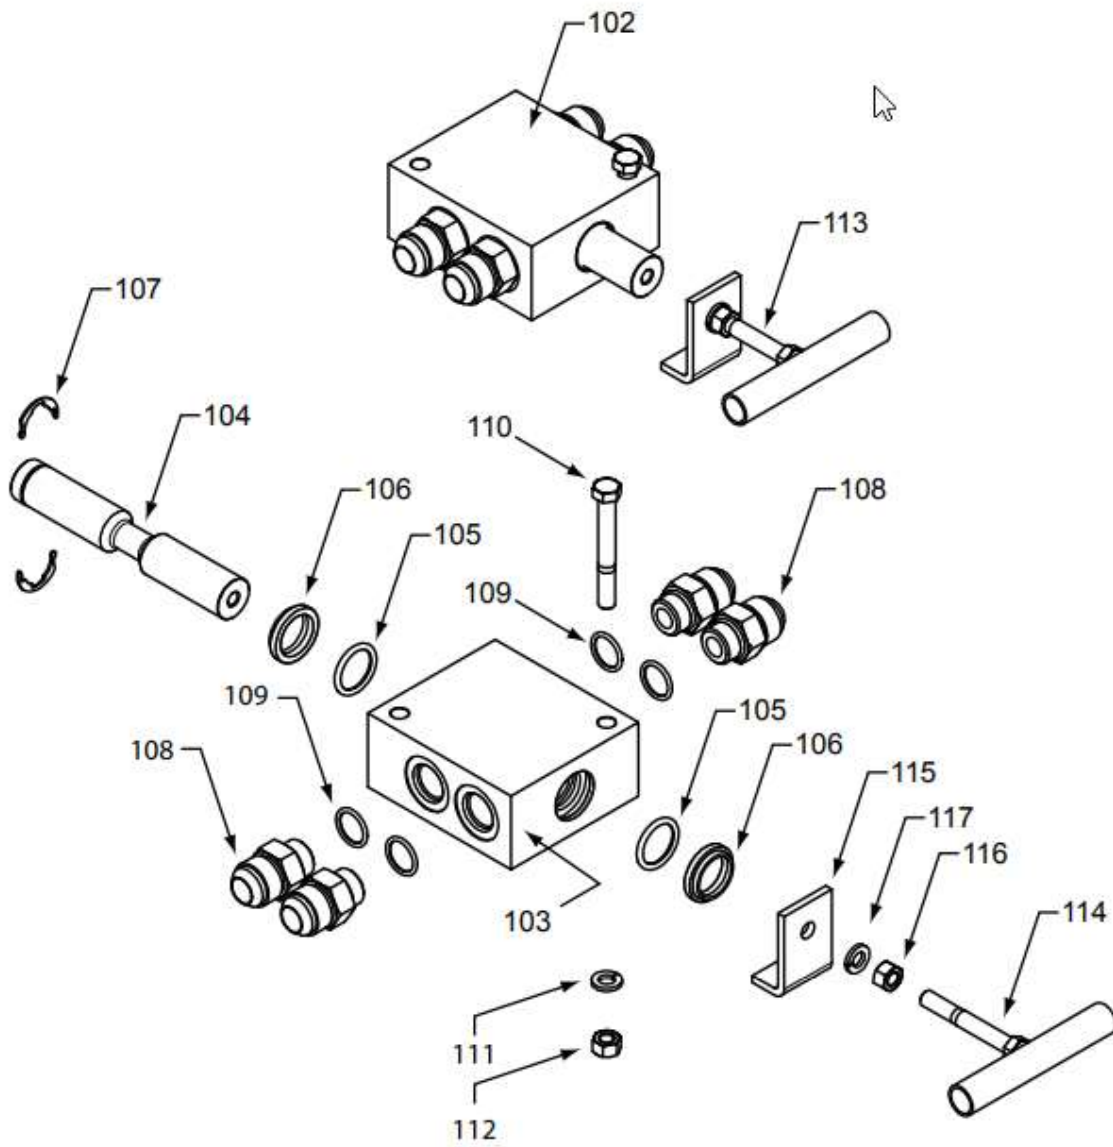

Control Valve Assembly

Control Valve Assembly

Control Valve Assembly			
102	1	Control Valve Load/Unload Assembly	02552701
-	-	Includes items 103-109	-
103	1	Body Control Valve	01049501
104	1	Spool Control Valve	03423201
-	1	Seal Kit Control Valve Load/Unload	03877901
-	-	Includes items 105-107	-
105	2	O-Ring 214 B-70	84381800
106	2	Wiper 1" Rod	84427000
107	1	Snap Ring 2-Piece For Spool	84801000
108	4	6400-12-10 Straight	84684900
109	4	O-Ring 910	84387200
110	2	Bolt Hex GR5 3/8"x3"	86442000
111	2	Washer Lock 3/8"	86555000
112	2	Nut Hex 3/8"	86628500
113	1	Handle Assembly Control Valve Load/Unload	02552601
-	-	Includes items 114-117	-
114 ⁽¹⁾	1	"T" Handle	-
115 ⁽¹⁾	1	"T" Handle Plate	-
116	1	Nut Hex 3/8"	86628500
117	1	Washer Lock 3/8"	86555000

1) Not sold separately. Included only with Control Valve Handle Assembly.